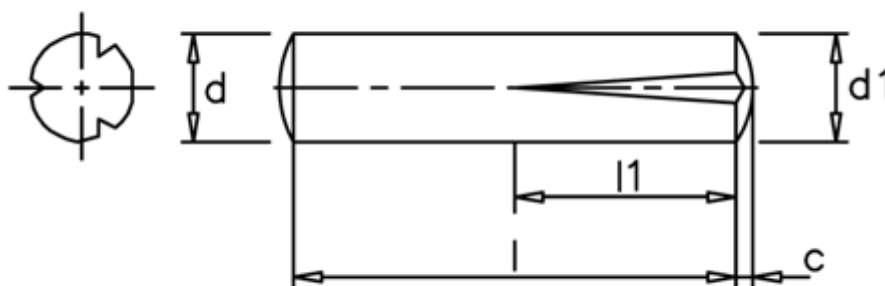

Article number: 08024433

Description: KLEE Slotted pin S2 10x36
Steel

Measures

c	= 1,5
d	= 10.0
d1	= 10.40
l1	= 1/2 l
Length	= 36